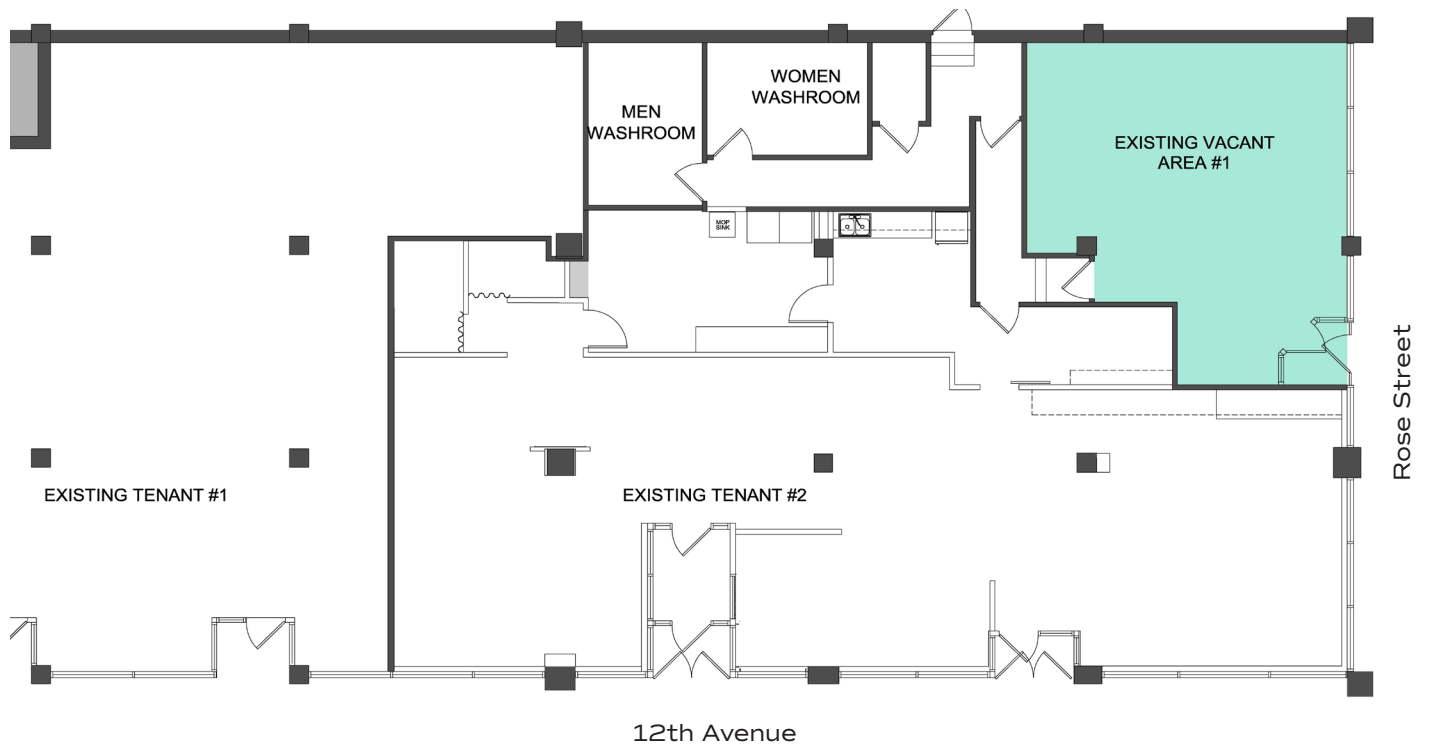

1868 ROSE STREET

REGINA, SK

680
SQUARE FEET

CHANTAL BLAISDELL

LEASING MANAGER, HARVARD DEVELOPMENTS

T | 306.777.0641 E | cblaisdell@harvard.ca